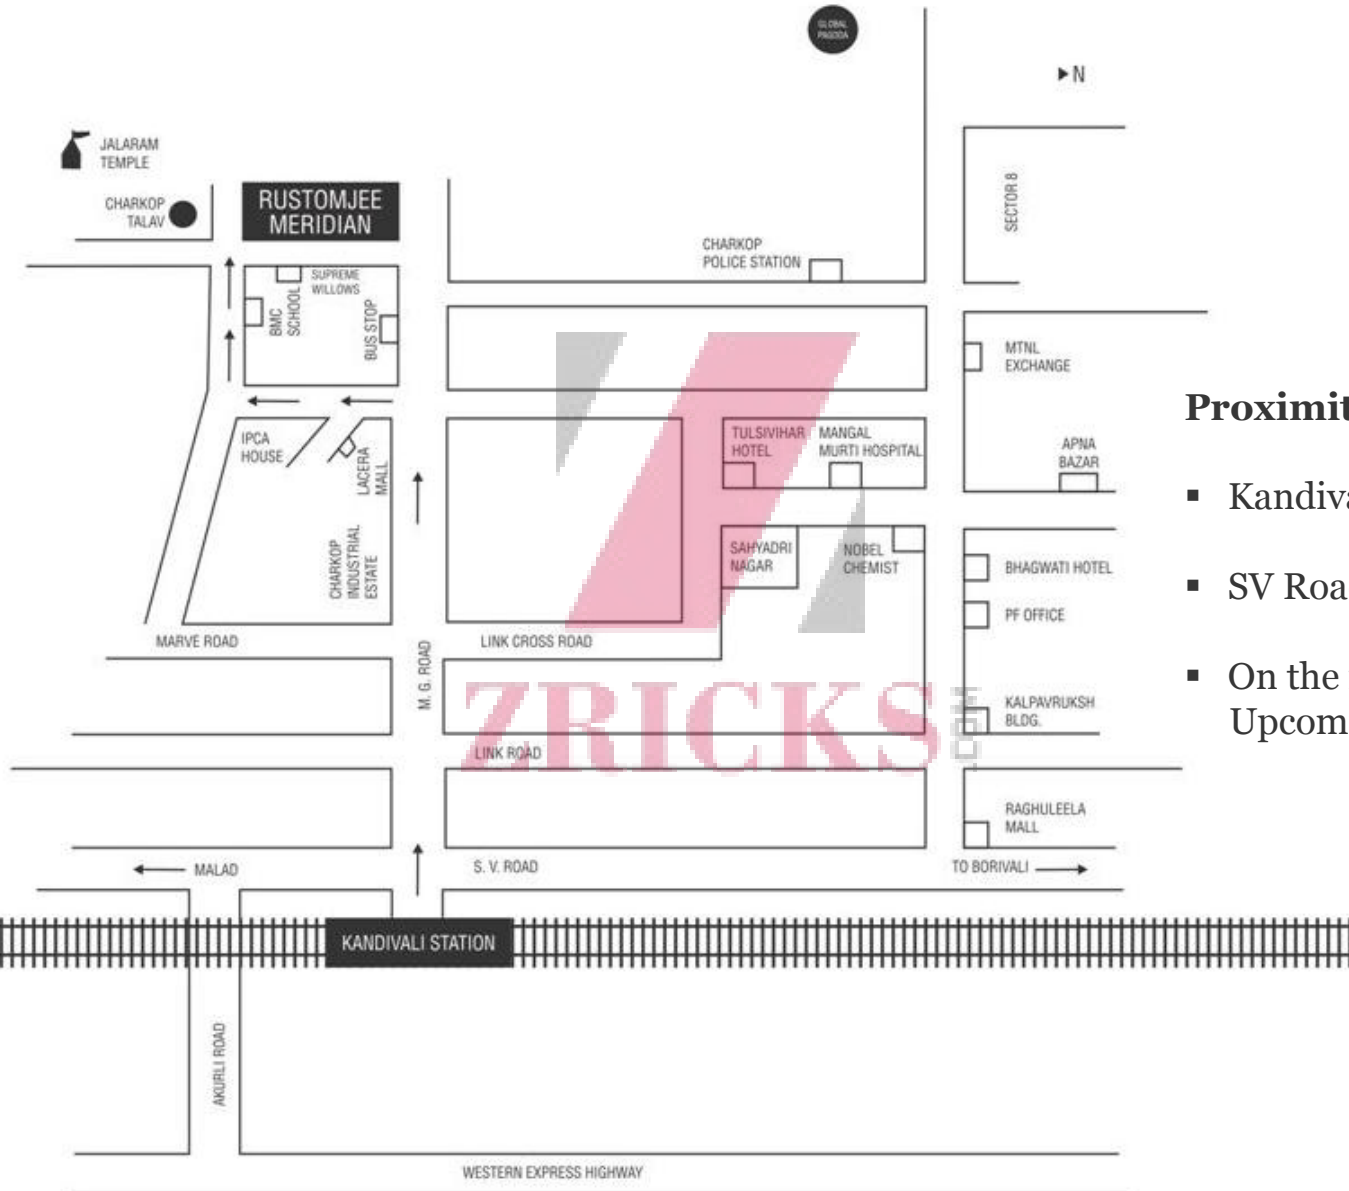

MERIDIAN | KANDIVALI (W)

A stylized logo graphic consisting of a large, slanted pink parallelogram with a grey triangle on its left side and a smaller grey triangle on its right side.

ZRICKS.COM

IT'S THOUGHTFUL. IT'S **Kustomjee**[®]

www.Zricks.com

PROJECT OVERVIEW

Elevation: Ground + Podium + Stilt +
20 Floors

Configuration: 1 BHK & 2 BHK

Address: : Near Supreme Willows,
Charkop Village, Off M.G. Road,
Kandivali West, Mumbai

LOCATION

Proximity to:

- Kandivali Station
- SV Road and Link Road
- On the route of the Upcoming Metro

LAYOUT PLAN

FLOOR PLANS

RUSTOMJEE MERIDIAN - RESIDENTIAL . CHARKOP . KANDIVALI[W]

OUR PRESENCE

ZRICKS.COM