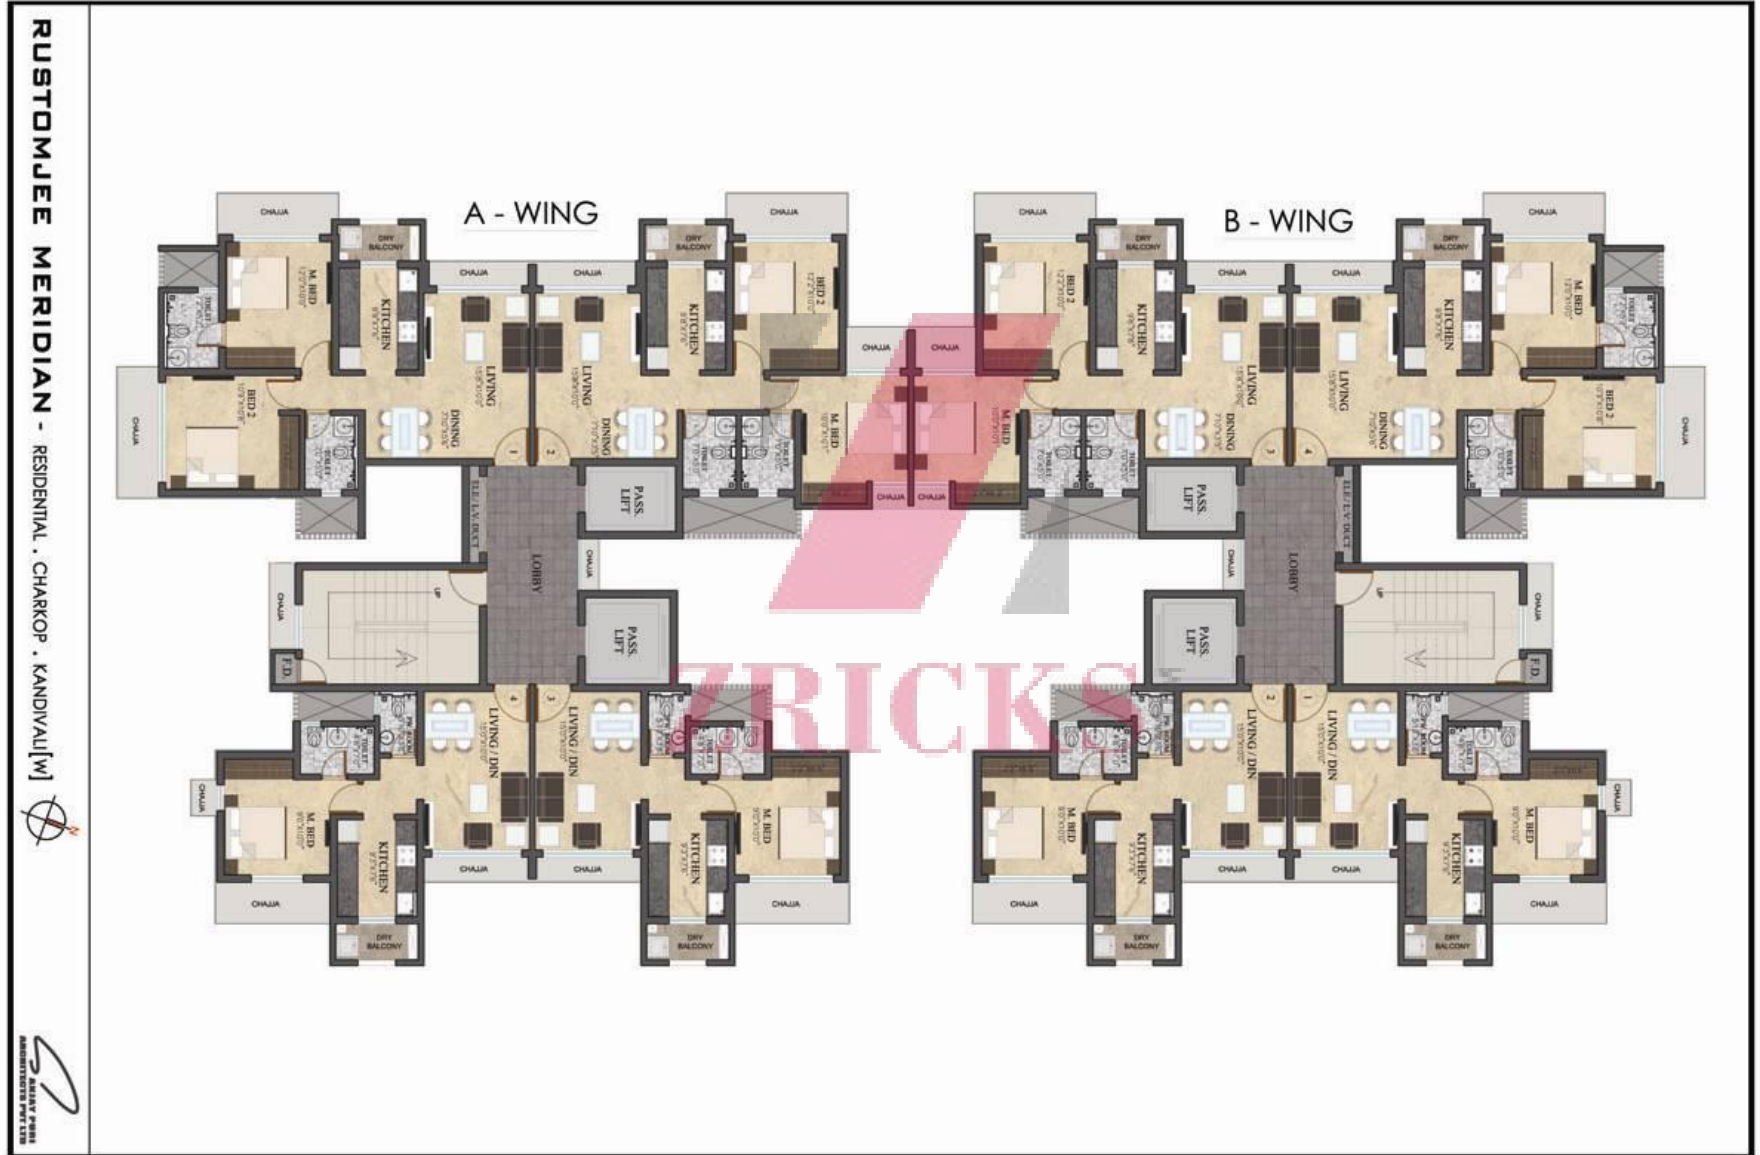

MERIDIAN | KANDIVALI (W)

A stylized logo graphic consisting of a large, slanted pink parallelogram with a grey triangle on its left side and a smaller grey triangle on its right side.

ZRICKS.COM

IT'S THOUGHTFUL. IT'S **Kustomjee**[®]

www.Zricks.com

PROJECT OVERVIEW

Elevation: Ground + Podium + Stilt +
20 Floors

Configuration: 1 BHK & 2 BHK

Address: : Near Supreme Willows,
Charkop Village, Off M.G. Road,
Kandivali West, Mumbai

LOCATION

Proximity to:

- Kandivali Station
- SV Road and Link Road
- On the route of the Upcoming Metro

LAYOUT PLAN

FLOOR PLANS

RUSTOMJEE MERIDIAN - RESIDENTIAL . CHARKOP . KANDIVALI[W]

OUR PRESENCE

ZRICKS.COM